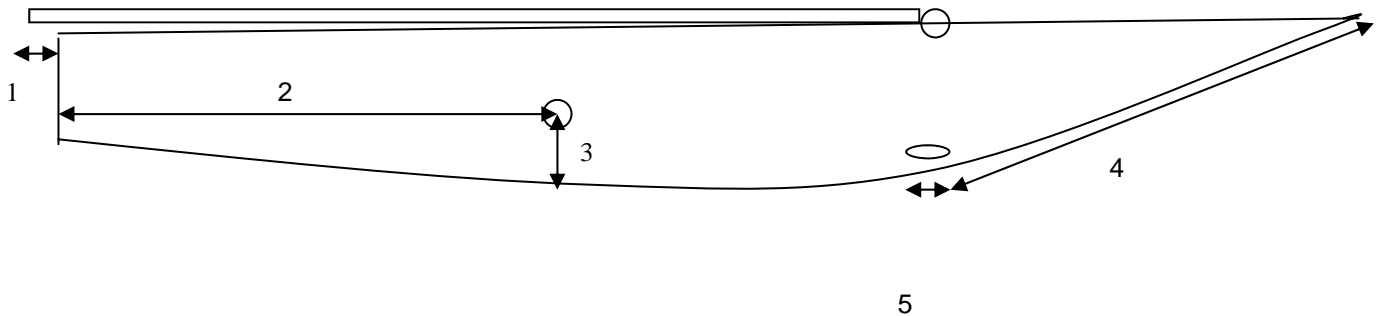

Starboat Tent Cover Control measurements

All Measurements in Inch or centimeter

1	2	3	4	5
Boomend longer than Boat	Stern to Backstay	Outside edge to backstay	Bow to forward shroud	Between the shrouds

3099 DeCourcy Drive
 Ladysmith B.C.
 V9G 1E2 Canada
 Tel: 1 877 537 9611
 E-Mail: Chris@boatcovers.ca
 GST# 89870 4598 PST# 176393